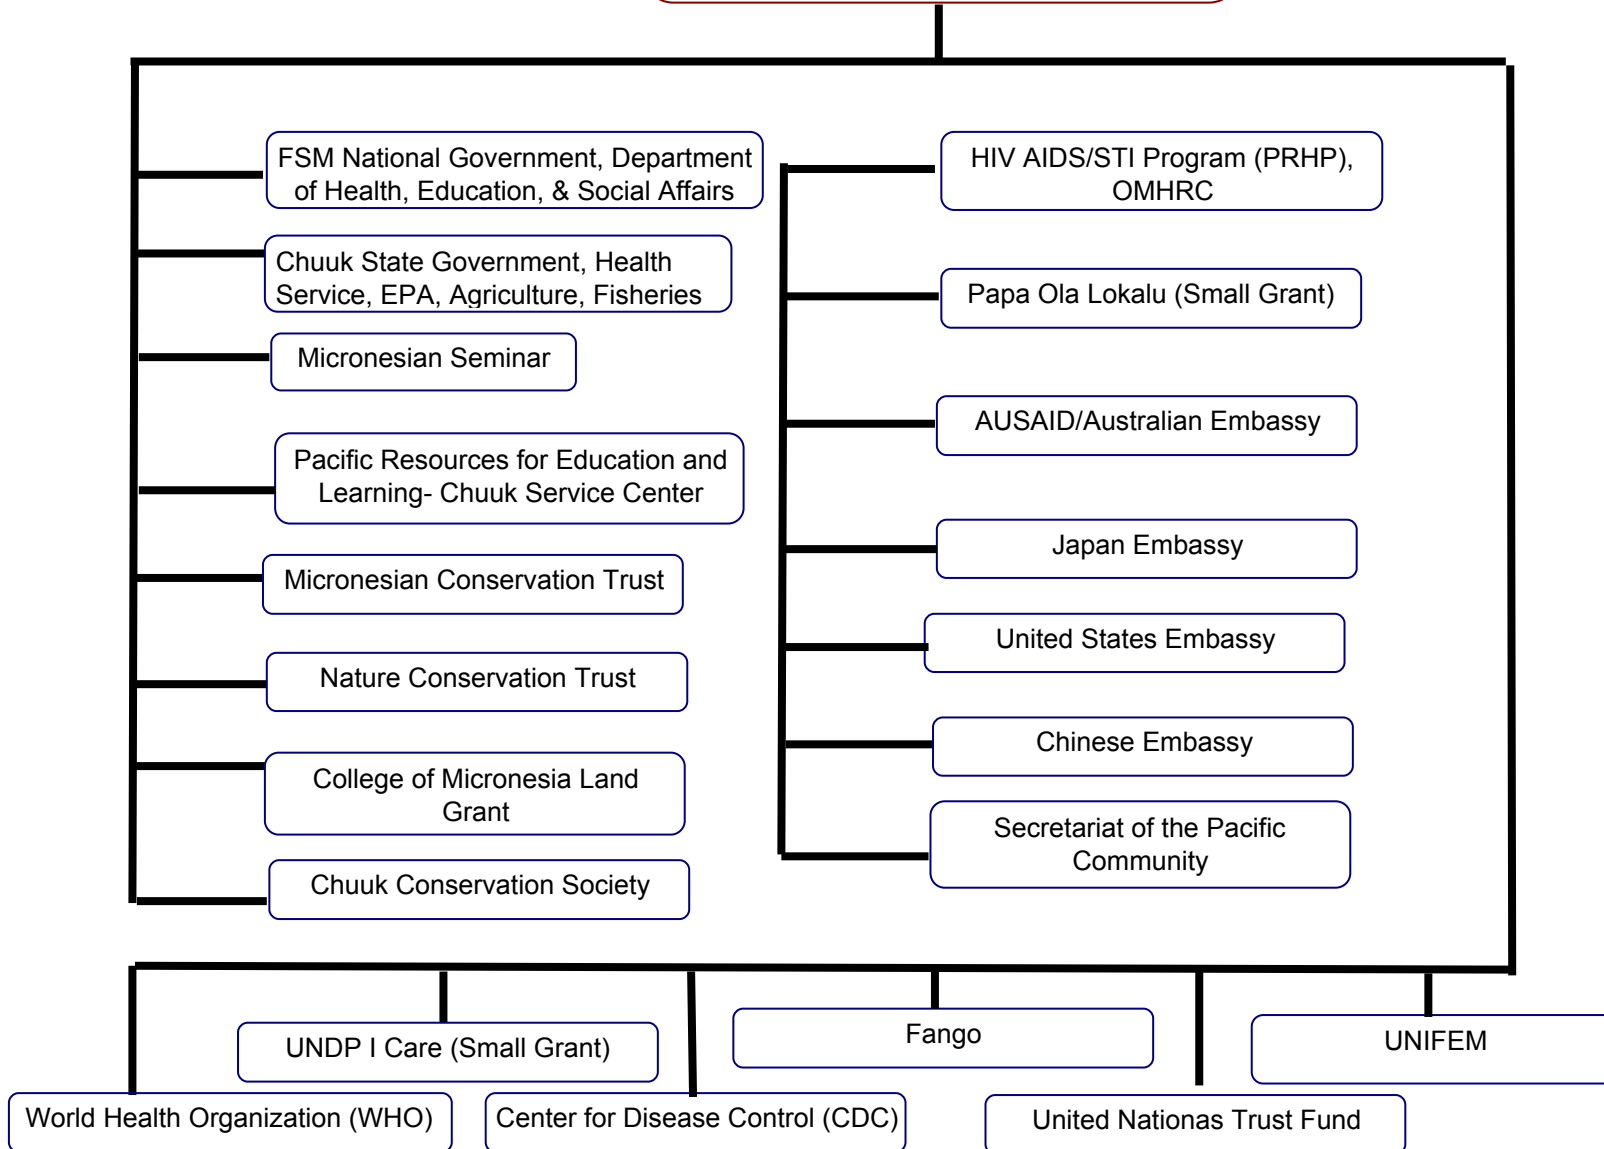

PARTNERSHIPS & ASSOCIATES